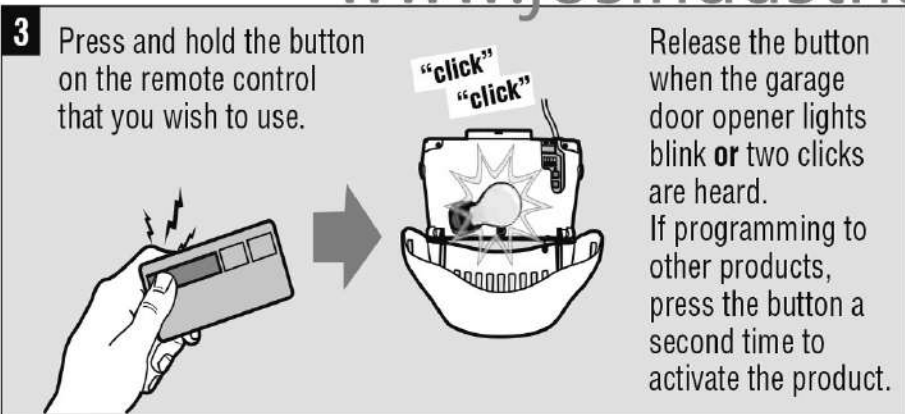

INSTRUCTION

PROGRAMMING THE REMOTE CONTROL

Compatible with **Red/Orange** Learn Button Only