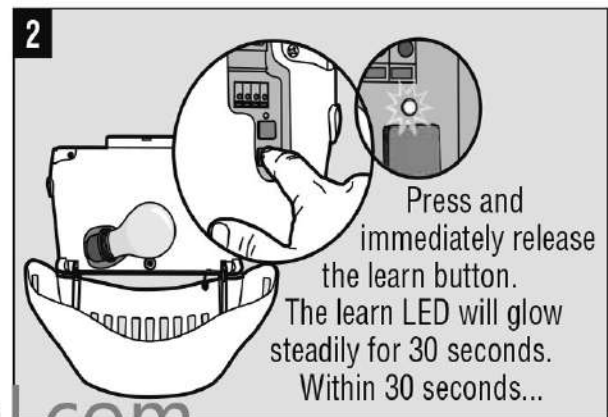

INSTRUCTION

PROGRAMMING THE REMOTE CONTROL

Compatible with **Red/Orange** Learn Button Only